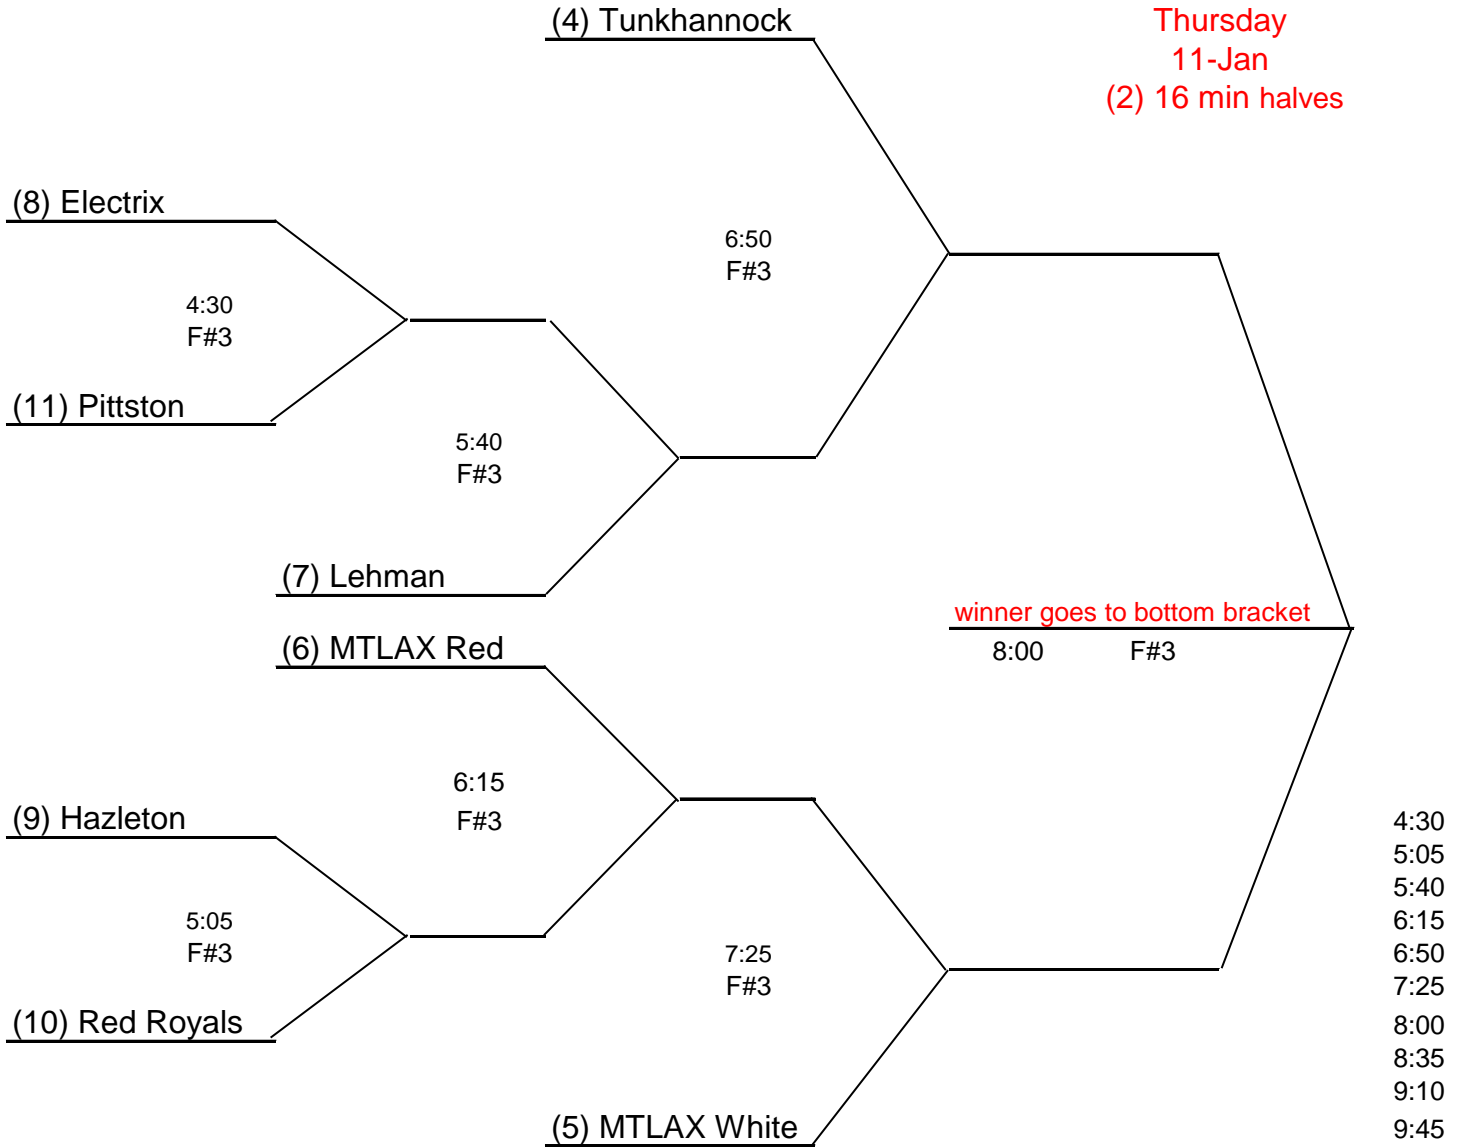

WYOMING VALLEY SPORTS DOME

7th thru 12th Girls LAX

Wk	DATE	Fld #3 4:30	Fld #3 5:15	Fld #3 6:00	Fld #3 6:45	Fld #3 7:30	Fld #3 8:15	Fld #3 9:00	Fld #3 9:45
1	9-Nov	8 v 11	2 v 8	2 v 11	1 v 4	1 v 3	4 v 9	3 v 9	
	scores	12 / 2	18 / 8	15 / 5	15 / 13	12 / 16	17 / 7	19 / 9	
2	16-Nov	7 v 9	6 v 11	3 v 6	2 v 5	5 v 10	4 v 10	1 v 8	
	scores	13 / 8	12 / 2	19 / 23	16 / 6	18 / 8	13 / 3	18 / 10	
3	23-Nov	Thanksgiving							
	scores								
4	30-Nov	3 v 5	5 v 6	6 v 8	4 v 11	2 v 9	1 v 7	7 v 10	
	scores	16 / 13	13 / 12	6 / 16	16 / 6	20 / 10	22 / 12	13 / 3	
5	7-Dec	6 v 9	3 v 10	1 v 10	5 v 11	2 v 7	4 v 7	4 v 8	
	scores	11 / 9	0 / 5	12 / 2	15 / 5	0 / 5	20 / 20	10 / 11	
6	14-Dec	4 v 5	5 v 8	7 v 8	1 v 6	2 v 6	3 v 11	9 v 10	
	scores	10 / 14	9 / 9	13 / 6	16 / 4	23 / 14	34 / 5	0 / 3	
7	21-Dec	9 v 11	1 v 9	1 v 2	3 v 4	5 v 7	6 v 10	8 v 10	
	scores	15 / 5	26 / 5	20 / 19	17 / 15	11 / 10	30 / 2	5 / 0	
8	28-Dec	1 v 11	2 v 10	3 v 8	3 v 7	6 v 7	5 v 9		
	scores	11 / 1	13 / 3	5 / 0	22 / 12	1 / 1	12 / 5		
9	4-Jan	1 v 5	2 v 3	2 v 4	4 v 6	8 v 9	7 v 11	10 v 11	
	scores	15 / 7	23 / 22	6 / 11	17 / 26	13 / 6	16 / 6	15 / 5	
10	11-Jan	Playoffs	Playoffs	Playoffs	Playoffs	Playoffs	Playoffs	Playoffs	Playoffs

Place	High School Girls LAX	Win	Loss	Ties	Points	+/- 5
1st	(1) Abington	9	1	0	27	32
2nd	(2) Mounts	7	3	0	21	20
3rd	(3) Moutaineers	7	3	0	21	19
4th	(5) Tunkhannock	6	3	1	19	8
5th	(7) MTLAX White	5	3	2	17	14
6th	(6) MTLAX Red	5	4	1	16	3
7th	(8) Lehman	5	4	1	16	1
8th	(4) Electrix	4	5	1	13	6
9th	(10) Hazleton	3	7	0	9	-20
10th	(9) Red Royals	1	9	0	3	-35
11th	(11) Pittston	0	10	0	0	-48
		52	52	6		0

HS Girls Lacrosse Playoffs